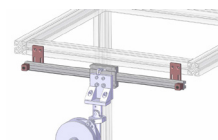

### TILT INTERFACE

Reaction arm	15°	30°
DMF30 (all clamps)	4-5283168	4-5283169

### QUICK RELEASE INTERFACE

Reaction arm	For clamp	Adapter	Item
DMF12	P1	4-5200470	4-5201003
DMF30	P1	4-5200471	4-5200017
DMFi70	P2	4-5383100	4-5283102
DMFi120	P2	4-5283101	4-5283103
DMFi200	P2	4-5344063	4-5344062

## CARBO-ARM RAILS AND BALANCERS

### RAILS

Length (mm)	Stroke (mm)	Number of flanges	Item
600	450	2	4-5200132
800	650	2	4-5200160
1 000	850	2	4-5200161
1 200	1050	3	4-5200162
1 500	1350	3	4-5200163
2 000	1850	4	4-5200164

Reaction arm	Type	Item
<b>Rail interface</b>		
DMF12/30		4-5200341
DMFi70/120/200		4-5200708
DMF300		4-5300342
<b>Pneumatic locker</b>		
DMF12/30	Pneumatic	4-5200442
DMF12/30	Electric	4-5200869
DMFi70/120	Pneumatic	4-5200706
DMFi70/120	Electric	4-5200707
DMFi200	Electric	4-5201150
DMFi300	Electric	4-5301142