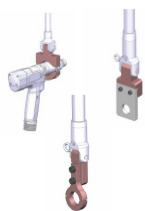

## CARBO-ARM CLAMPS AND ACCESSORIES

Reaction arm	Tool Ø	Item
<b>P1 clamp</b>		
DMF12	Clamp 27/50	Standard
DMF30	Clamp 28/52	Standard
DMFi70	Mounting plate interface	4-5344032
DMFi120	Mounting plate interface	4-5344033
DMFi200	Mounting plate interface	4-5344061
DMF300	Mounting plate interface	Ask
<b>P2 clamp</b>		
DMF30	28/52	4-5200300
DMFi70	35/52	Standard
DMFi120	35/52	Standard
DMFi200	Max 63	Standard
DMF300	Max 73	Standard
<b>P3 clamp</b>		
DMF30	28/52	4-5200301
DMFi70	35/52	4-5344013
DMFi120	35/52	4-5244014
DMFi200	35/52	4-5344066
DMFi200	Max 63	4-5344056
DMF300	Max 73	4-5244057
<b>P4 clamp</b>		
DMF30	28/52	4-5200302
DMFi70	35/52	4-5344015
DMFi120/200	35/52	4-5244016
DMFi200	Max 63	4-5344058
DMF300	Max 73	4-5244059
<b>Swivel clamp</b>		
DMFi70 P2/P4	35/52	4-5301137
DMFi120/200 P2/P4	35/52	4-5201138
DMFi200 P2/P4	Max 63	4-5301139
DMF300	Max 73	Ask
<b>Rotating clamp</b>		
DMF30	Max 43	4-5201134
DMFi70	Max 45	4-5344068
DMFi70	45/50	4-5344034
DMFi120/100 LS	Max 45	4-5344067
DMFi120/100 LS	45/50	4-5244035
DMFi200/200 LS	Max 58	4-5344060
DMF300	Max 70	4-5201136

### TILT INTERFACE

Reaction arm	15°	30°
DMF30 (all clamps)	4-5283168	4-5283169

### QUICK RELEASE INTERFACE

Reaction arm	For clamp	Adapter	Item
DMF12	P1	4-5200470	4-5201003
DMF30	P1	4-5200471	4-5200017
DMFi70	P2	4-5383100	4-5283102
DMFi120	P2	4-5283101	4-5283103
DMFi200	P2	4-5344063	4-5344062

### RAILS

Length (mm)	Stroke (mm)	Number of flanges	Item
600	450	2	4-5200132
800	650	2	4-5200160
1 000	850	2	4-5200161
1 200	1050	3	4-5200162
1 500	1350	3	4-5200163
2 000	1850	4	4-5200164

Reaction arm	Type	Item
<b>Rail interface</b>		
DMF12/30		4-5200341
DMFi70/120/200		4-5200708
DMF300		4-5300342
<b>Pneumatic locker</b>		
DMF12/30	Pneumatic	4-5200442
DMF12/30	Electric	4-5200869
DMFi70/120	Pneumatic	4-5200706
DMFi70/120	Electric	4-5200707
DMFi200	Electric	4-5201150
DMFi300	Electric	4-5301142