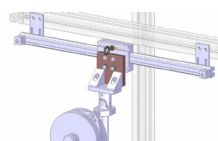

### TILT INTERFACE

Reaction arm	15°	30°
DMF30 (all clamps)	4-5283168	4-5283169

### QUICK RELEASE INTERFACE

Reaction arm	For clamp	Adapter	Item
DMF12	P1	4-5200470	4-5201003
DMF30	P1	4-5200471	4-5200017
DMFi70	P2	4-5383100	4-5283102
DMFi120	P2	4-5283101	4-5283103
DMFi200	P2	4-5344063	4-5344062

## CARBO-ARM RAILS AND BALANCERS

### RAILS

Length (mm)	Stroke (mm)	Number of flanges	Item
600	450	2	4-5200132
800	650	2	4-5200160
1 000	850	2	4-5200161
1 200	1050	3	4-5200162
1 500	1350	3	4-5200163
2 000	1850	4	4-5200164

Reaction arm	Type	Item
<b>Rail interface</b>		
DMF12/30		4-5200341
DMFi70/120/200		4-5200708
DMF300		4-5300342
<b>Pneumatic locker</b>		
DMF12/30	Pneumatic	4-5200442
DMF12/30	Electric	4-5200869
DMFi70/120	Pneumatic	4-5200706
DMFi70/120	Electric	4-5200707
DMFi200	Electric	4-5201150
DMFi300	Electric	4-5301142