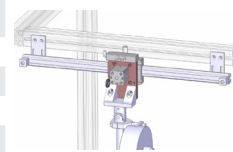

Other accessories		
Absorbing stop		4-5201121
Adjustable stop 8/20/50		4-5200167
Adjustable stop 150/300		4-5283201
Additional bracket		4-5200873
Rail link		4-5200307
Additional trolley		4-5200165
Additional trolley for extra balancer		4-5200166
Additional safety hook		4-5200309