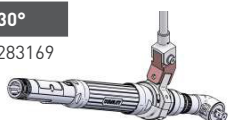

## CARBO-ARM CLAMPS AND ACCESSORIES

Reaction arm	Tool Ø	Item
<b>P1 clamp</b>		
DMF12	Clamp 27/50	Standard
DMF30	Clamp 28/52	Standard
DMFi70	Mounting plate interface	4-5344032
DMFi120	Mounting plate interface	4-5344033
DMFi200	Mounting plate interface	4-5344061
DMF300	Mounting plate interface	Ask
<b>P2 clamp</b>		
DMF30	28/52	4-5200300
DMFi70	35/52	Standard
DMFi120	35/52	Standard
DMFi200	Max 63	Standard
DMF300	Max 73	Standard
<b>P3 clamp</b>		
DMF30	28/52	4-5200301
DMFi70	35/52	4-5344013
DMFi120	35/52	4-5244014
DMFi200	35/52	4-5344066
DMFi200	Max 63	4-5344056
DMF300	Max 73	4-5244057
<b>P4 clamp</b>		
DMF30	28/52	4-5200302
DMFi70	35/52	4-5344015
DMFi120/200	35/52	4-5244016
DMFi200	Max 63	4-5344058
DMF300	Max 73	4-5244059
<b>Swivel clamp</b>		
DMFi70 P2/P4	35/52	4-5301137
DMFi120/200 P2/P4	35/52	4-5201138
DMFi200 P2/P4	Max 63	4-5301139
DMF300	Max 73	Ask
<b>Rotating clamp</b>		
DMF30	Max 43	4-5201134
DMFi70	Max 45	4-5344068
DMFi70	45/50	4-5344034
DMFi120/100 LS	Max 45	4-5344067
DMFi120/100 LS	45/50	4-5244035
DMFi200/200 LS	Max 58	4-5344060
DMF300	Max 70	4-5201136

### TILT INTERFACE

Reaction arm	15°	30°
DMF30 (all clamps)	4-5283168	4-5283169

### QUICK RELEASE INTERFACE

Reaction arm	For clamp	Adapter	Item
DMF12	P1	4-5200470	4-5201003
DMF30	P1	4-5200471	4-5200017
DMFi70	P2	4-5383100	4-5283102
DMFi120	P2	4-5283101	4-5283103
DMFi200	P2	4-5344063	4-5344062